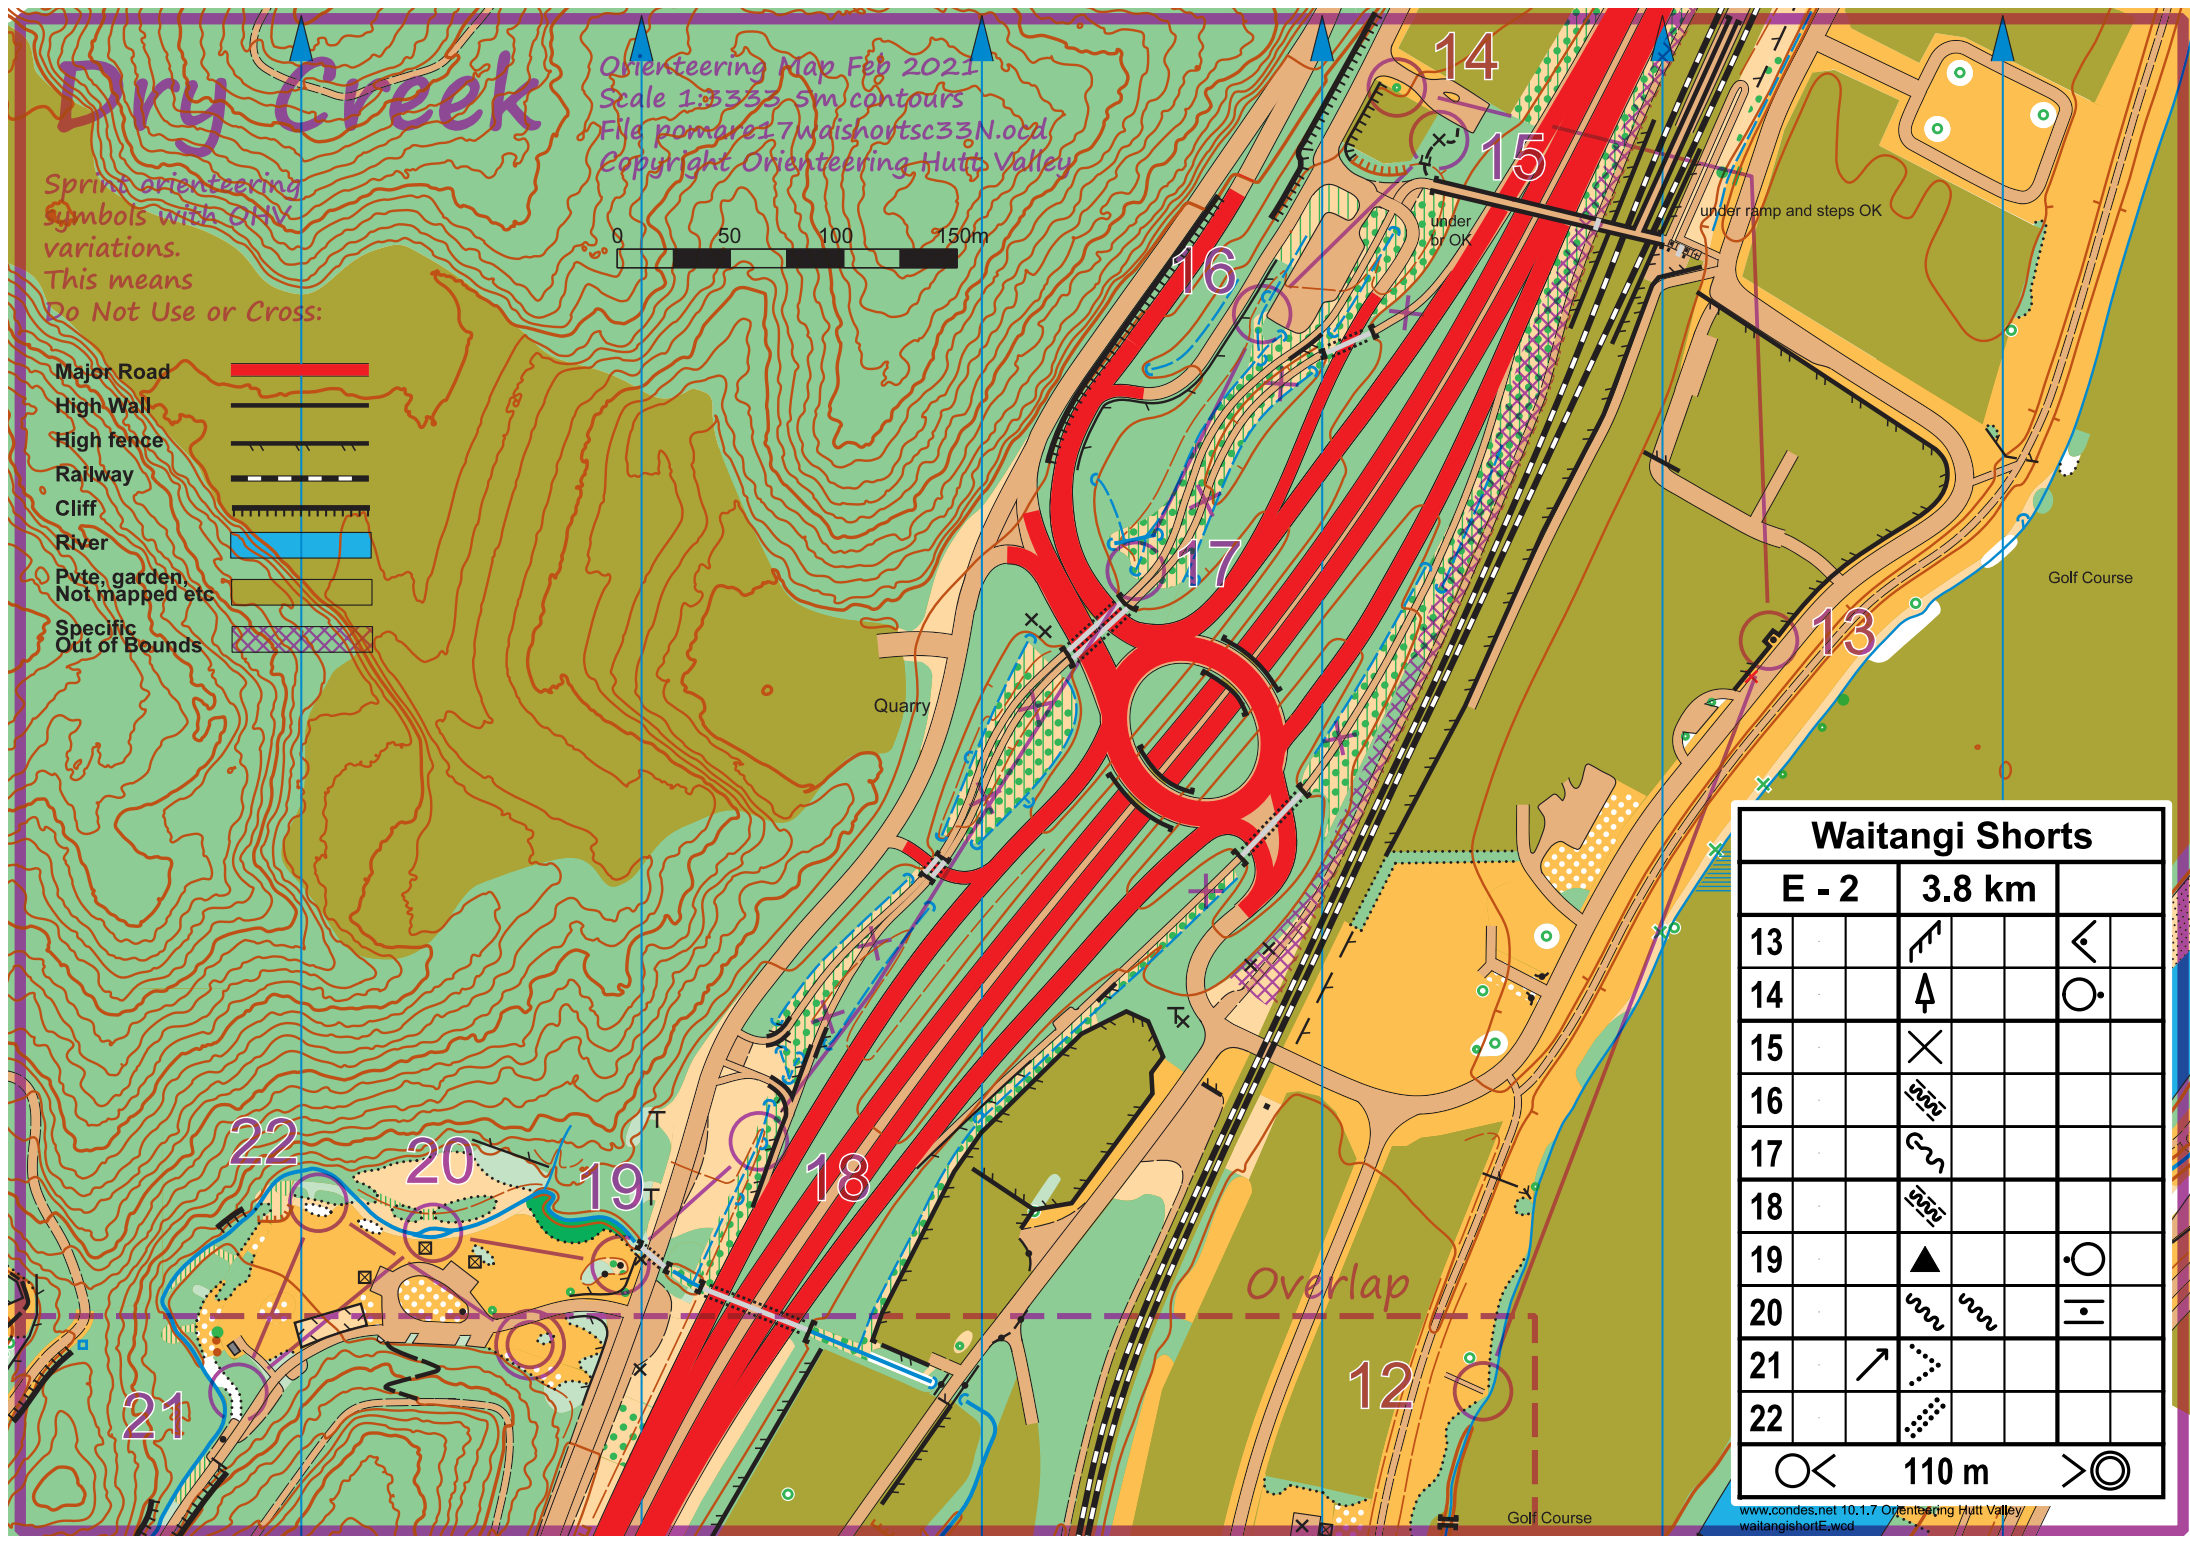

# Dry Creek

Orienteering Map Feb 2021  
 Scale 1:3333 5m contours  
 File pomare17waishortsc33N.ocd  
 Copyright Orienteering Hutt Valley

Spring orienteering  
 Symbols with OHV  
 variations.  
 This means  
 Do Not Use or Cross:

- Major Road
- High Wall
- High fence
- Railway
- Cliff
- River
- Pvte, garden, Not mapped etc
- Specific Out of Bounds

Waitangi Shorts			
E - 2	3.8 km		
13			
14			
15			
16			
17			
18			
19			
20			
21			
22			
			110 m