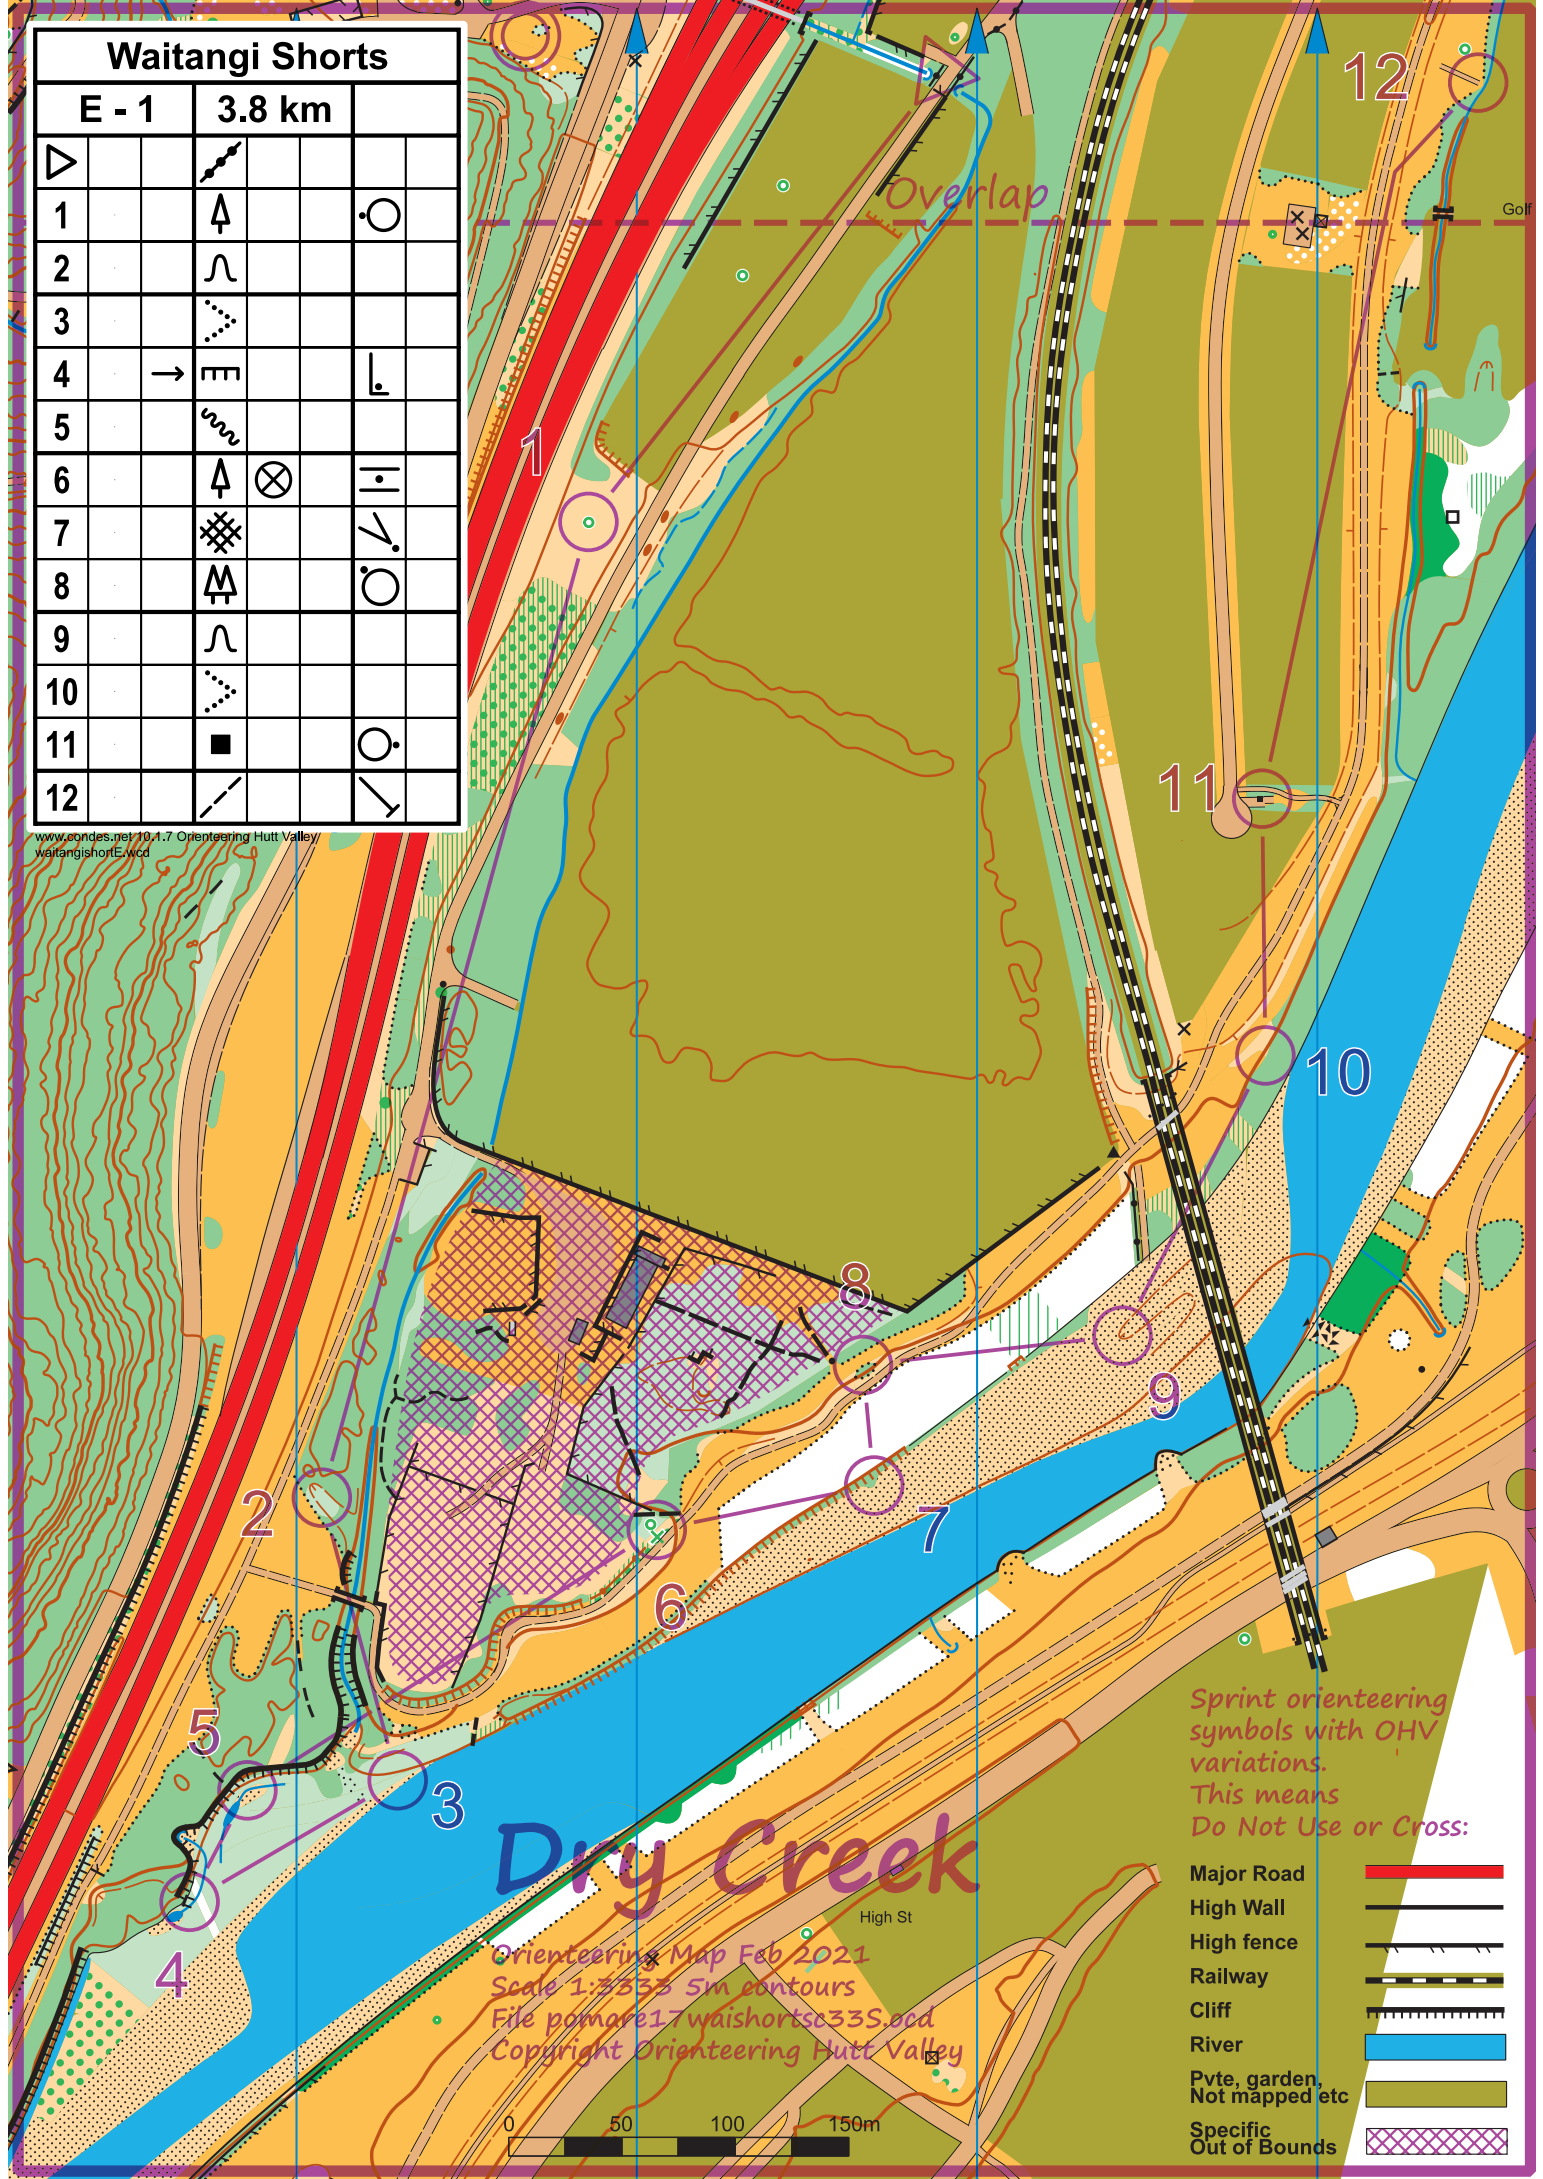

Waitangi Shorts

E - 1 3.8 km

▽		↗		
1		↑		○
2		∩		
3		⋯		
4	→	≡		└
5		~~~~		
6		↑ ⊗		┆
7		⊗		∠
8		⊞		○
9		∩		
10		⋯		
11		■		○
12		↘		↘

www.eondes.net/10.1.7 Orienteering Hutt Valley
waitangishortE.wcd

Sprint orienteering symbols with OHV variations. This means Do Not Use or Cross:

- Major Road
- High Wall
- High fence
- Railway
- Cliff
- River
- Pvte, garden, Not mapped etc
- Specific Out of Bounds

Orienteering Map Feb 2021
Scale 1:3333 5m contours
File pomare17waishortsc33S.oed
Copyright Orienteering Hutt Valley