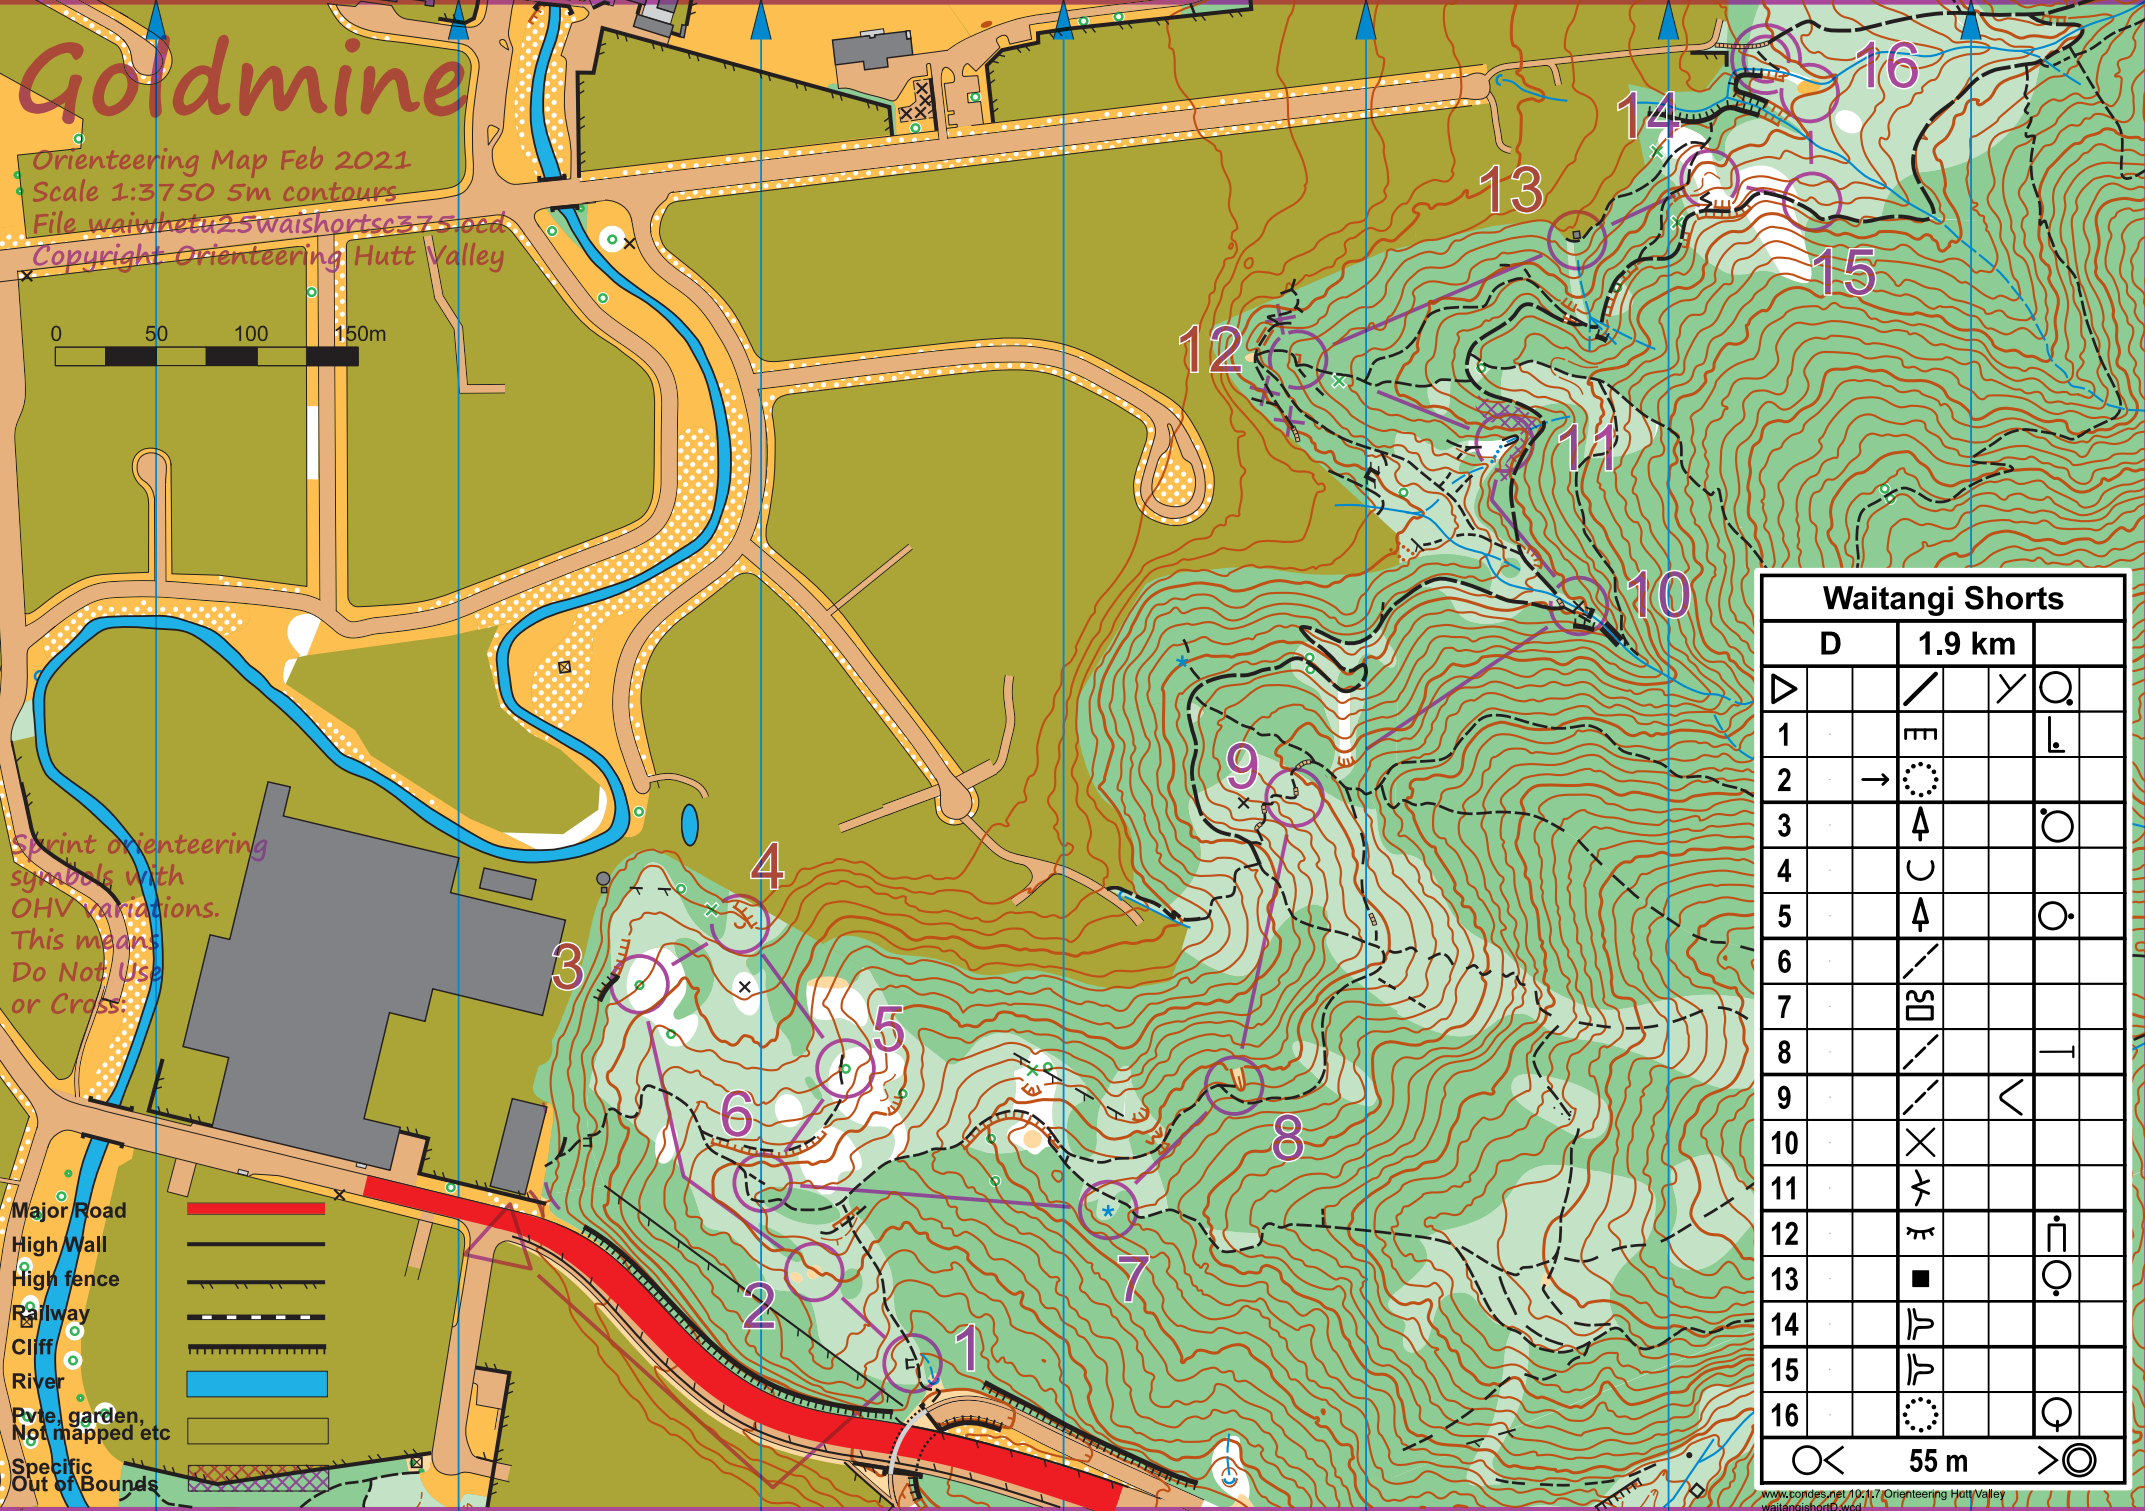

Goldmine

Orienteering Map Feb 2021
 Scale 1:3750 5m contours
 File waiwhetu25waishortse3750ed
 Copyright Orienteering Hutt Valley

0 50 100 150m

Sprint orienteering symbols with OHV variations. This means Do Not Use or Cross

- Major Road
- High Wall
- High fence
- Railway
- Cliff
- River
- Pvt. garden, Not mapped etc
- Specific Out of Bounds

Waitangi Shorts			
D	1.9 km		
▷		/	Y
1		E	L
2	→	⊙	
3		▲	○
4		C	
5		▲	○
6		/	
7		SD	
8		/	I
9		/	<
10		X	
11		Y	
12		₹	□
13		■	○
14		T	
15		T	
16		⊙	○
		55 m	