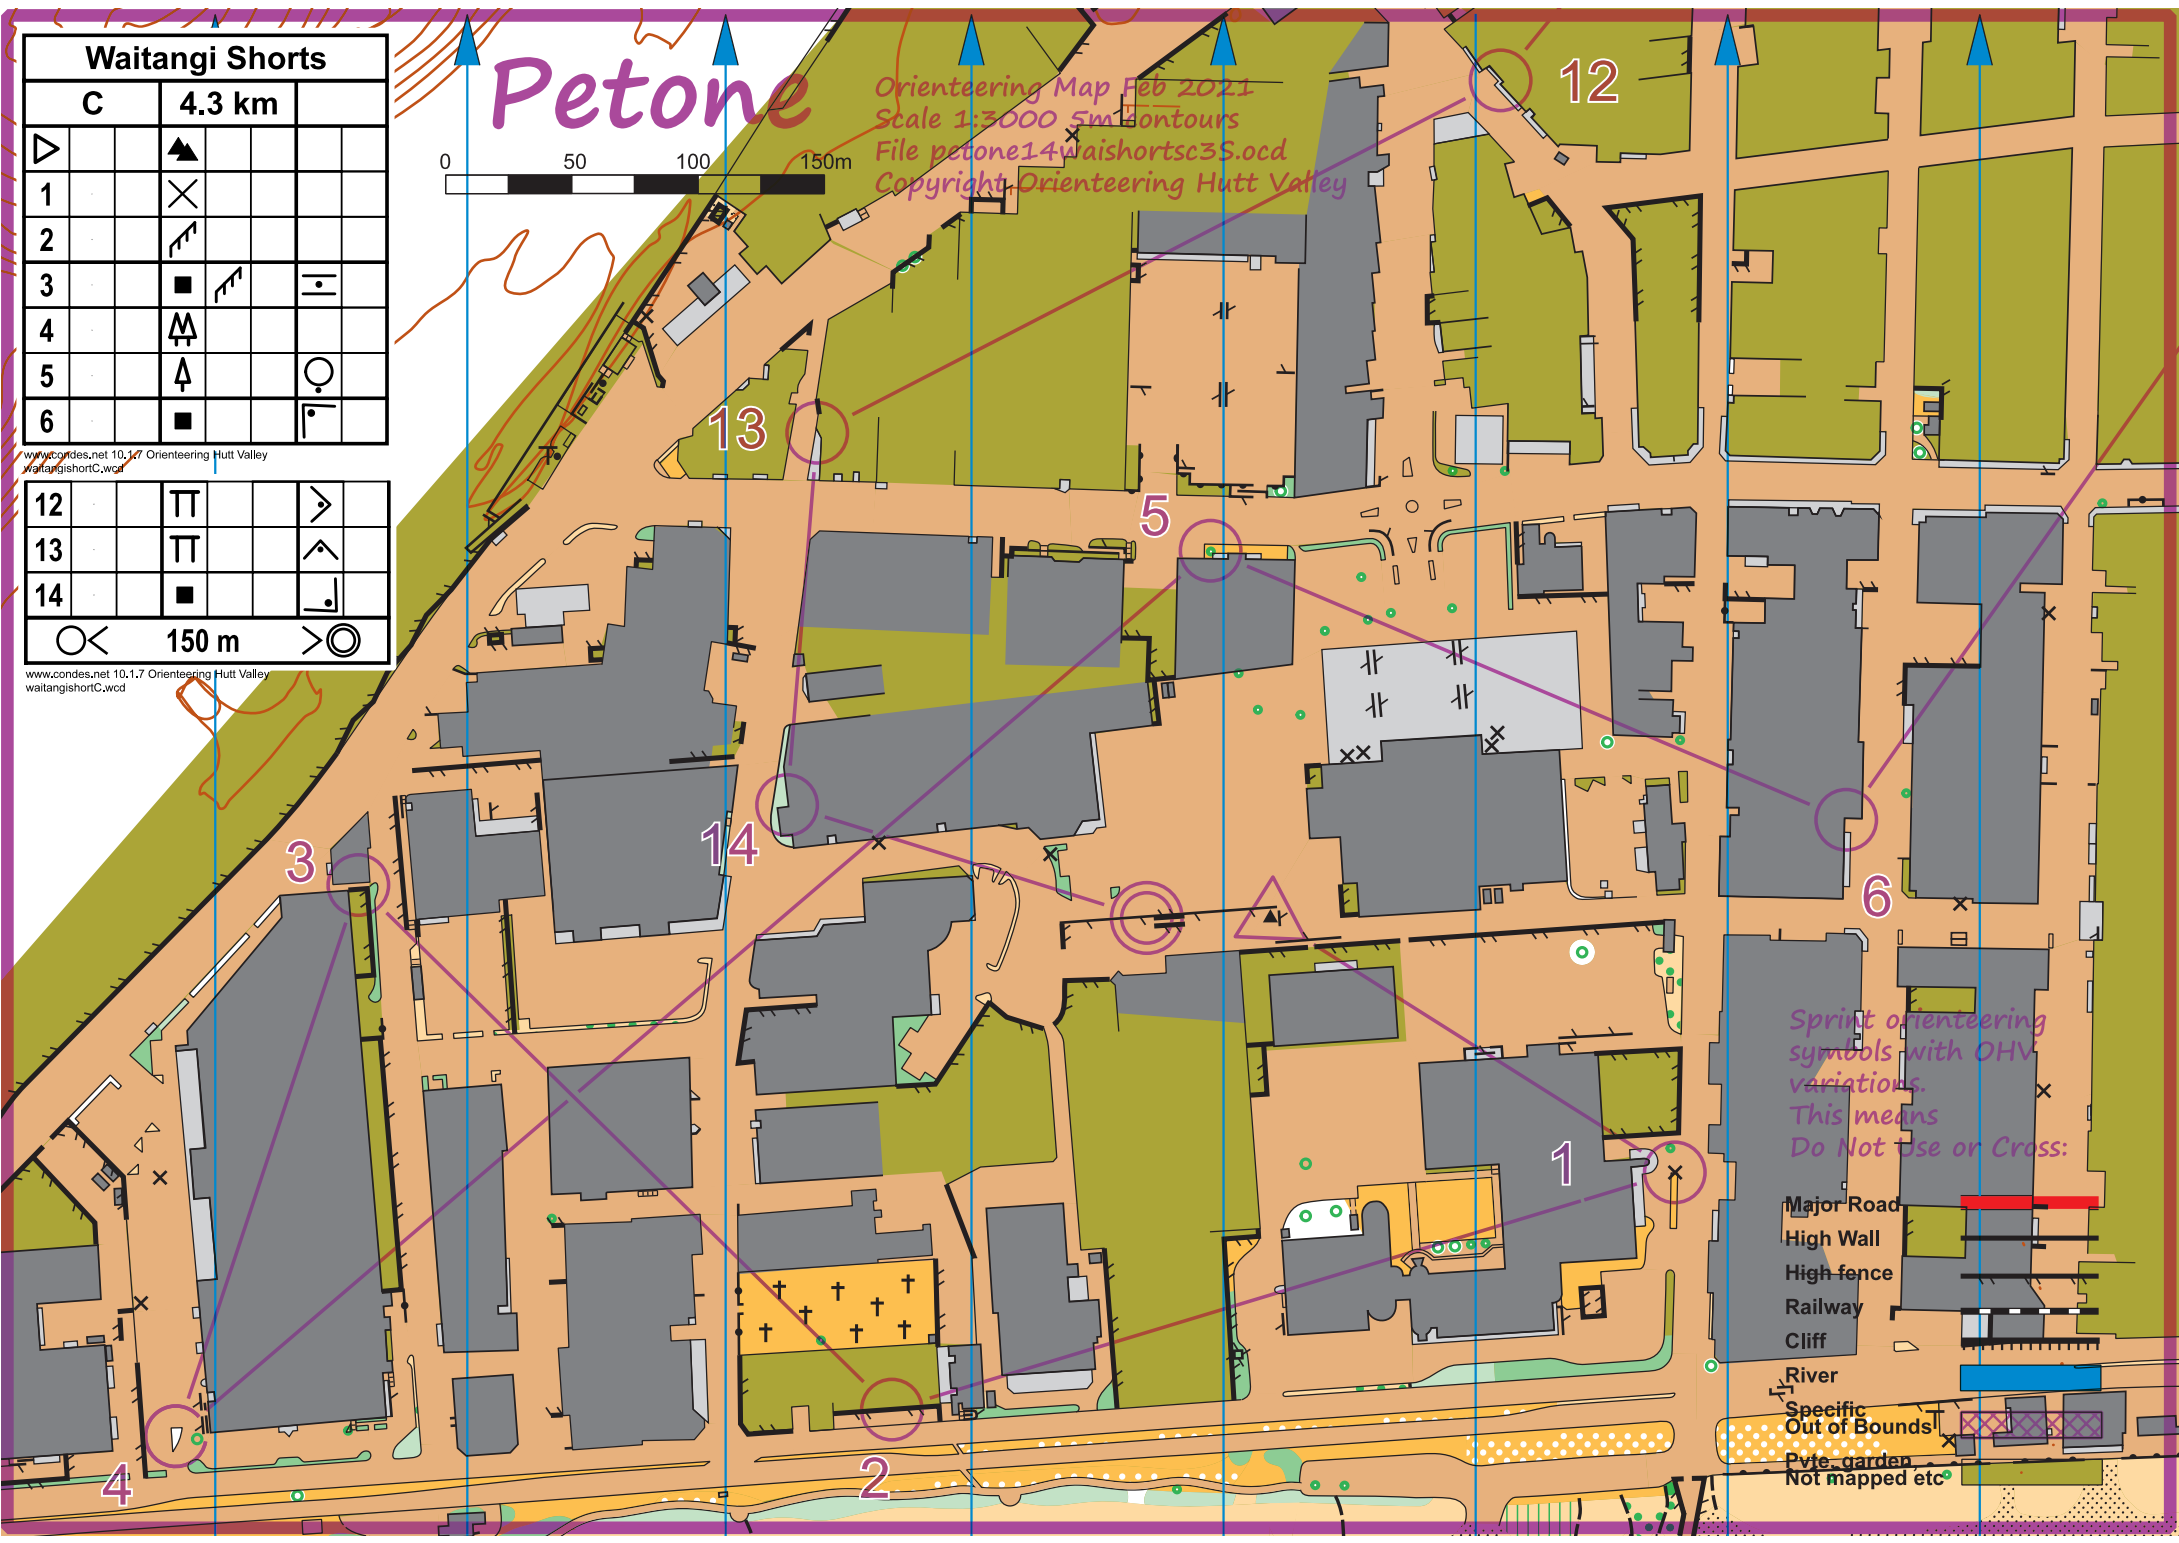

Waitangi Shorts			
C	4.3 km		
▽	▲		
1	×		
2	↗		
3	■	↗	⋮
4	⌘		
5	↑		○
6	■		⋮

12	Π	>
13	Π	^
14	■	⋮
○	150 m	>○

Petone

Orienteering Map Feb 2021
Scale 1:3000 5m contours
File petone14waishortsc3S.ocd
Copyright Orienteering Hutt Valley

Sprint orienteering symbols with OHV variations. This means Do Not Use or Cross:

- Major Road
- High Wall
- High fence
- Railway
- Cliff
- River
- Specific Out of Bounds
- Pvt. garden
- Not mapped etc