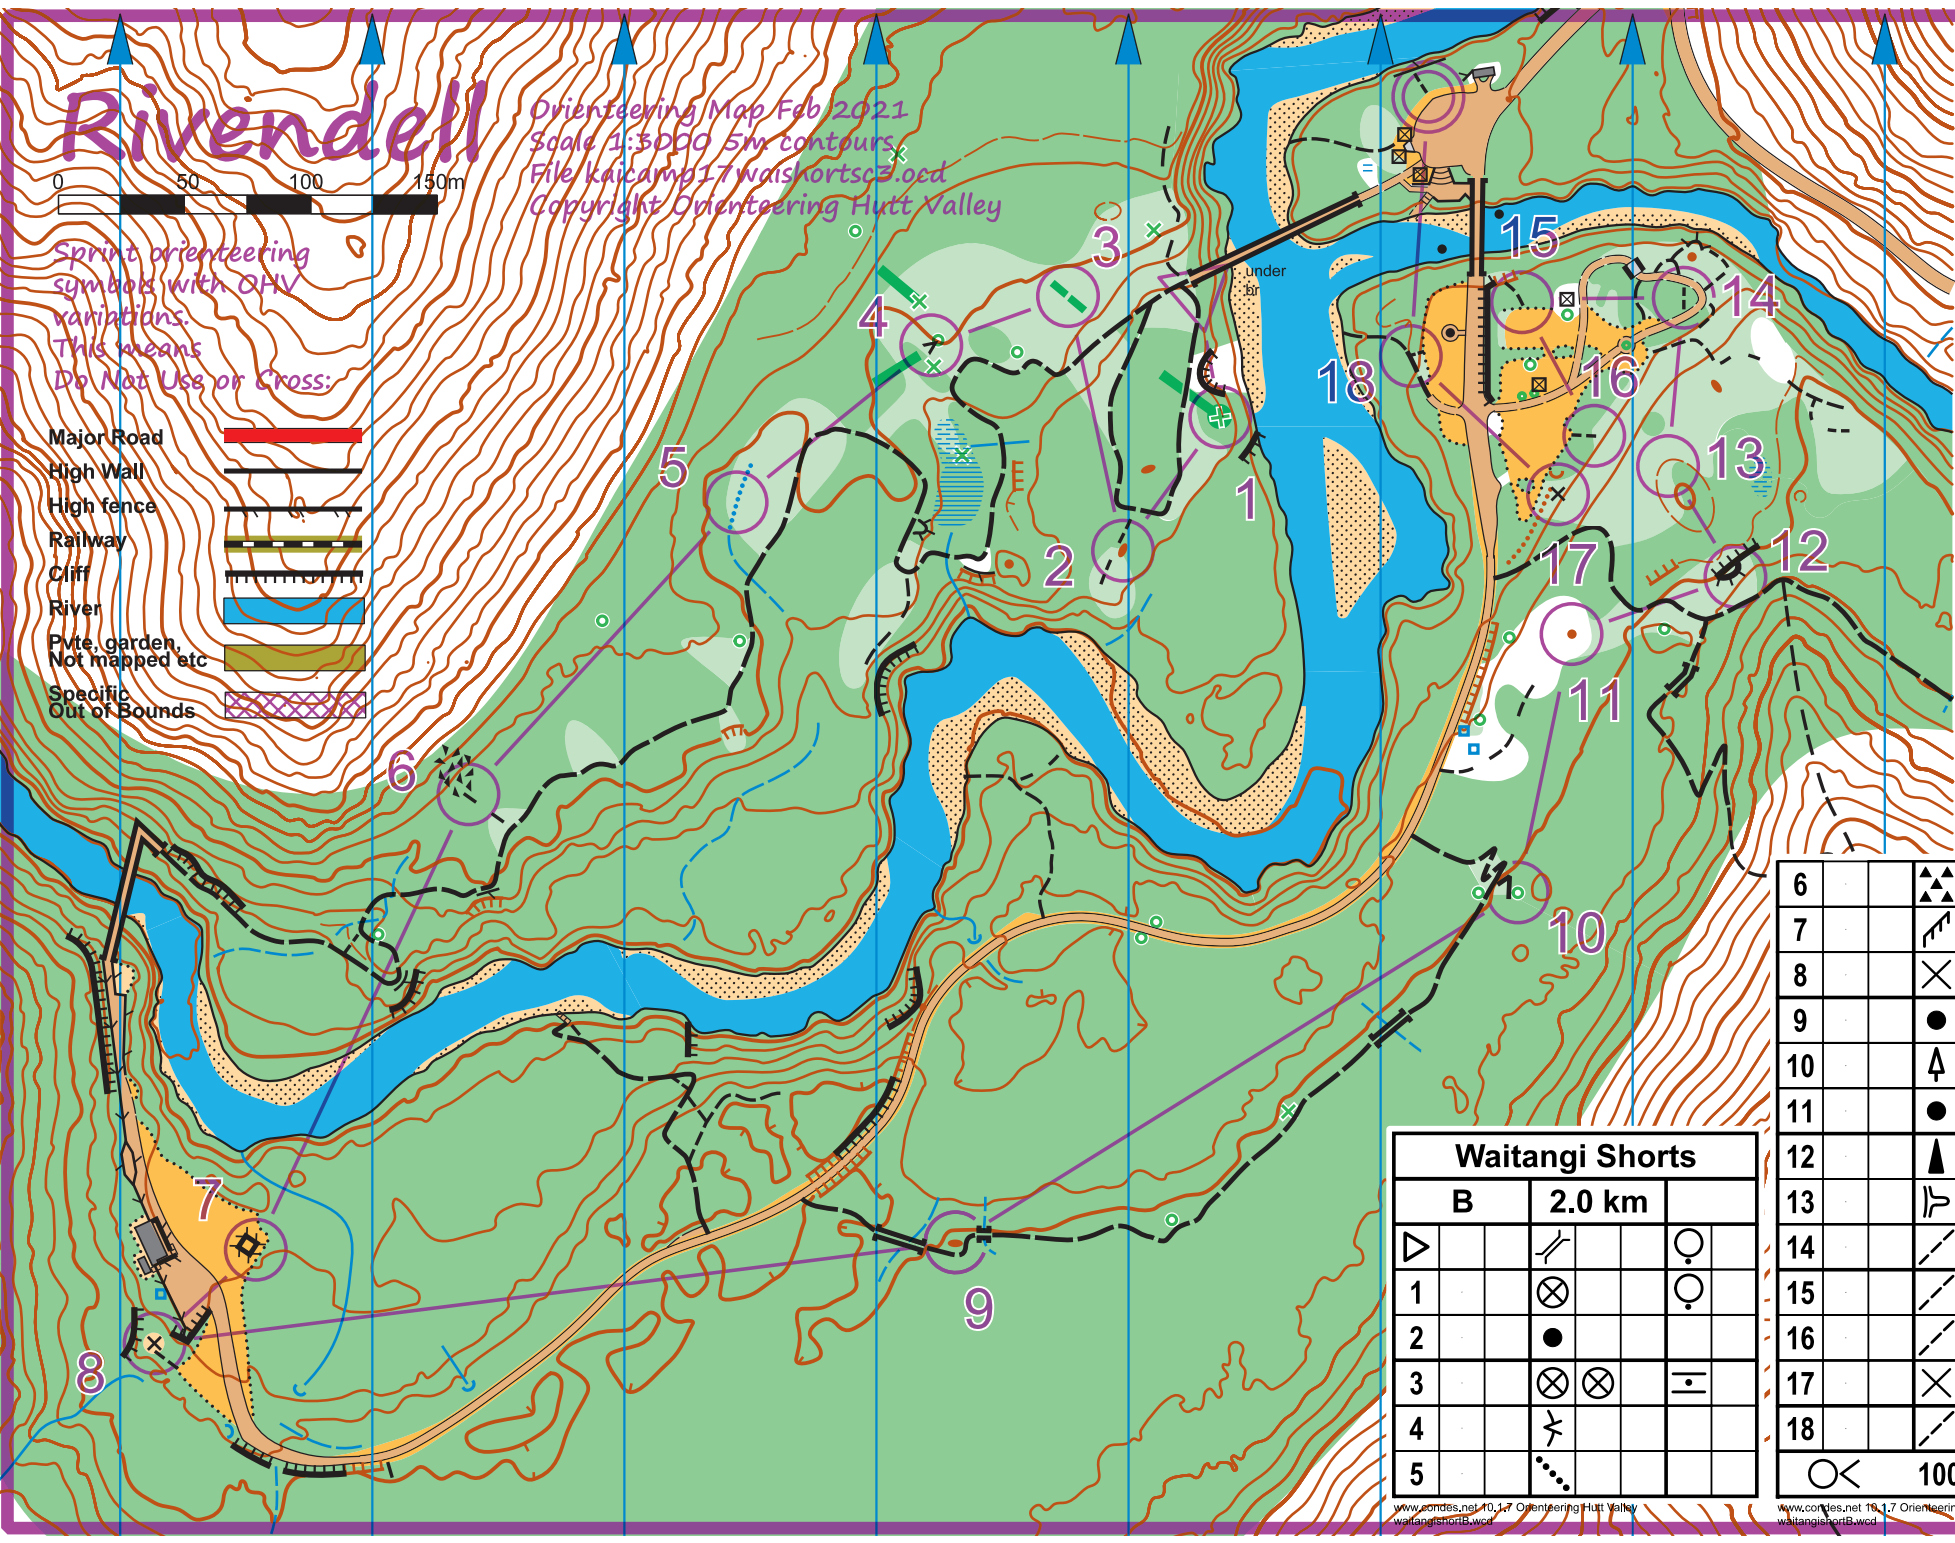

Rivendell

Orienteering Map Feb 2021
 Scale 1:3000 5m contours
 File kaicamp17 waishortsc3.oed
 Copyright Orienteering Hutt Valley

Sprint orienteering symbols with OHV variations.
 This means
 Do Not Use or Cross:

- Major Road
- High Wall
- High fence
- Railway
- Cliff
- River
- Pvt. garden, Not mapped etc
- Specific Out of Bounds

Waitangi Shorts		
B	2.0 km	
1		
2		
3		
4		
5		

6				
7				
8				
9				
10				
11				
12				
13				
14				
15				
16				
17				
18				