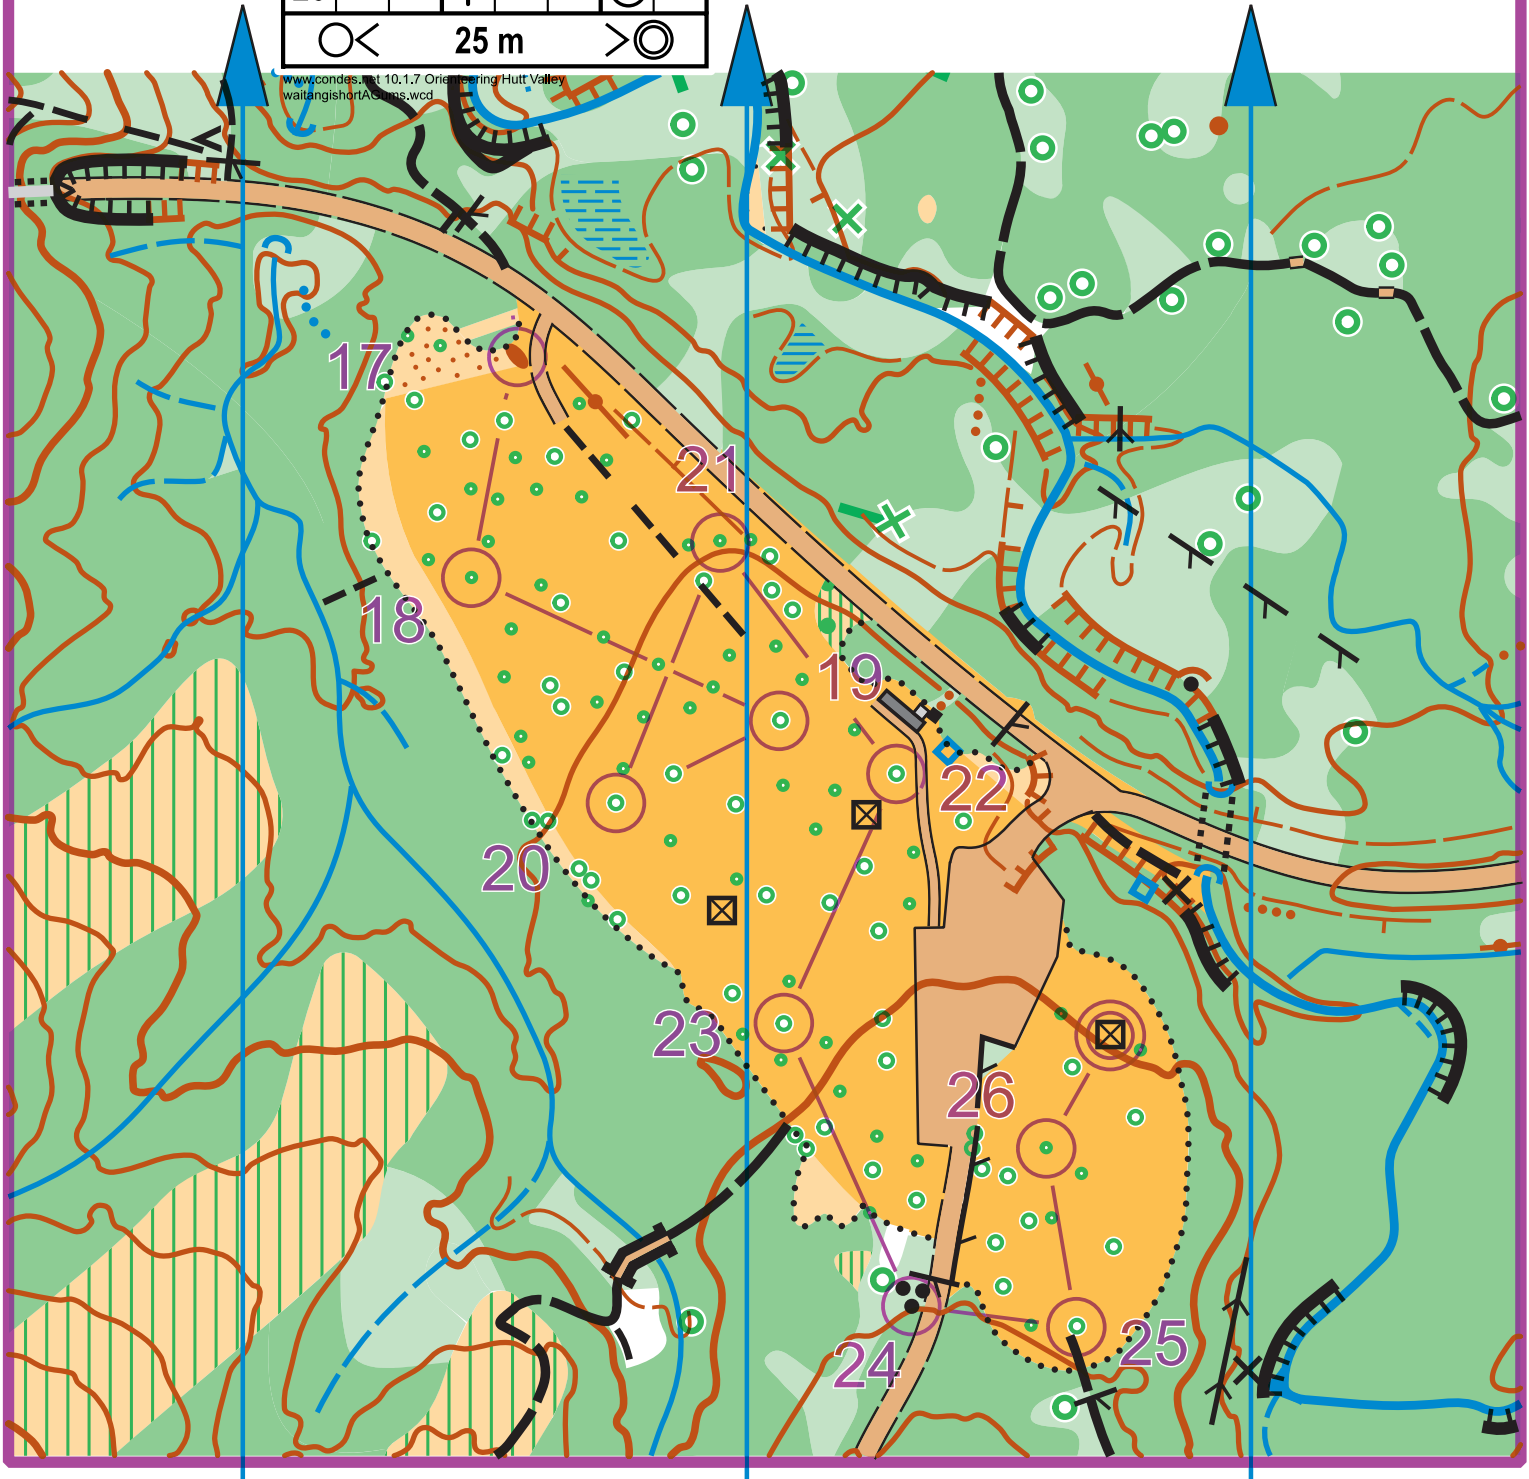

17		●		○
18		▲		○
19		▲		○
20		▲		○
21		▲		○
22		▲		○
23		▲		○
24	↓	▲		
25		▲		○
26		▲		○
		○ <	25 m	> ○

The Gums

Orienteering Map Feb 2021
 Scale 1:1500 5m contours
 File marua21waishortsc15.oed
 Copyright Orienteering Hutt Valley

www.ondas.net 10.1.7 Orienteering Hutt Valley
 waitangishortsc15.wcd