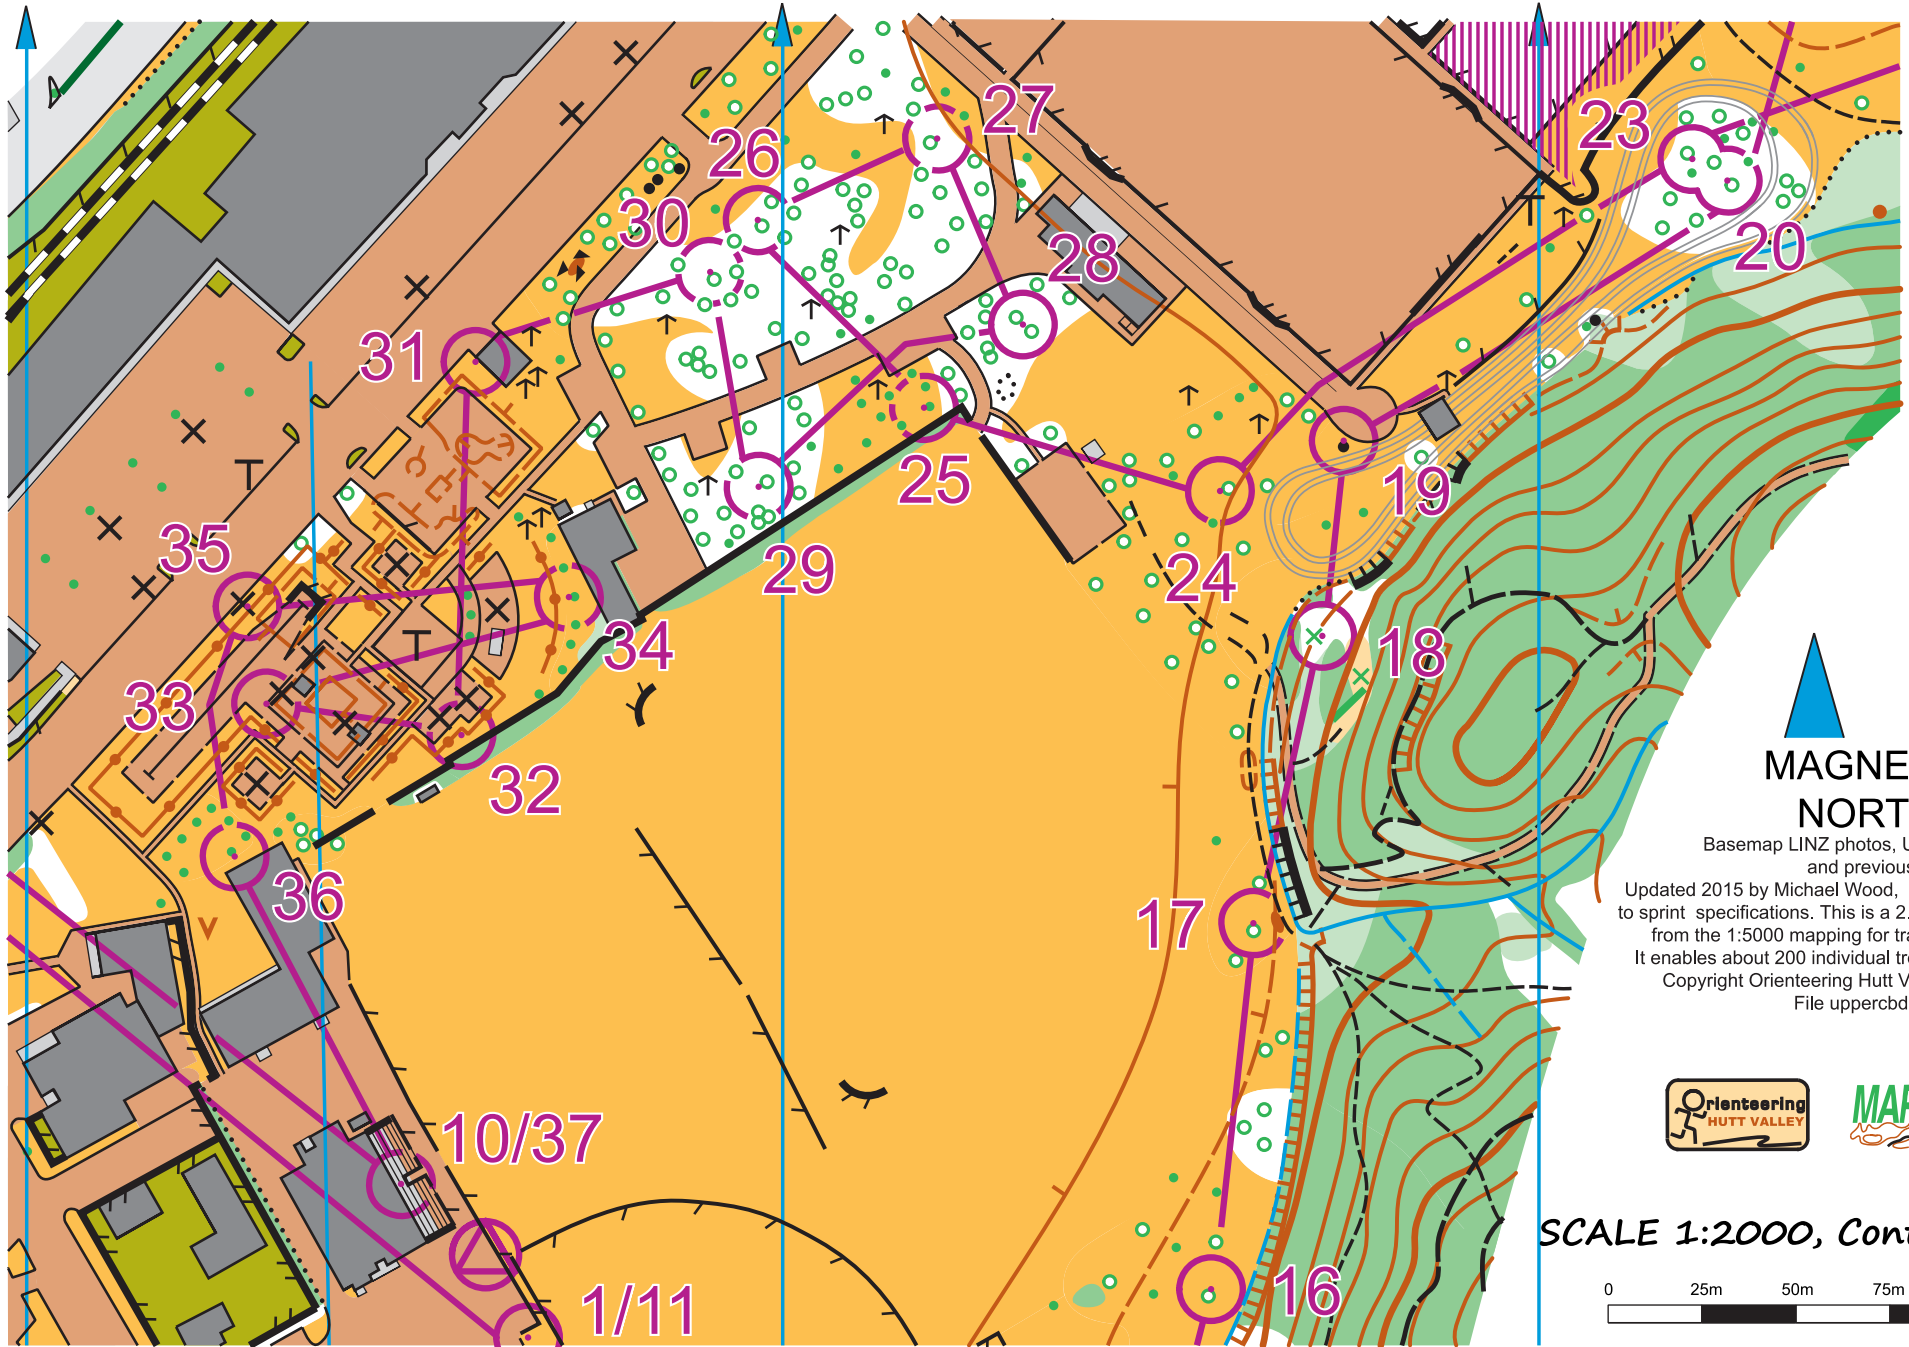

ENLARGEMENT 1:2000 SHOWING INDIVIDUAL TREES

Basemap LINZ photos, UHCC contours,
and previous OHV mapping.
Updated 2015 by Michael Wood, with conversion
to sprint specifications. This is a 2.5X enlargement
from the 1:5000 mapping for training purposes.
It enables about 200 individual trees to be shown
Copyright Orienteering Hutt Valley Nov 2015.
File uppercbd11tmaxback.occ

SCALE 1:2000, Contours 5m