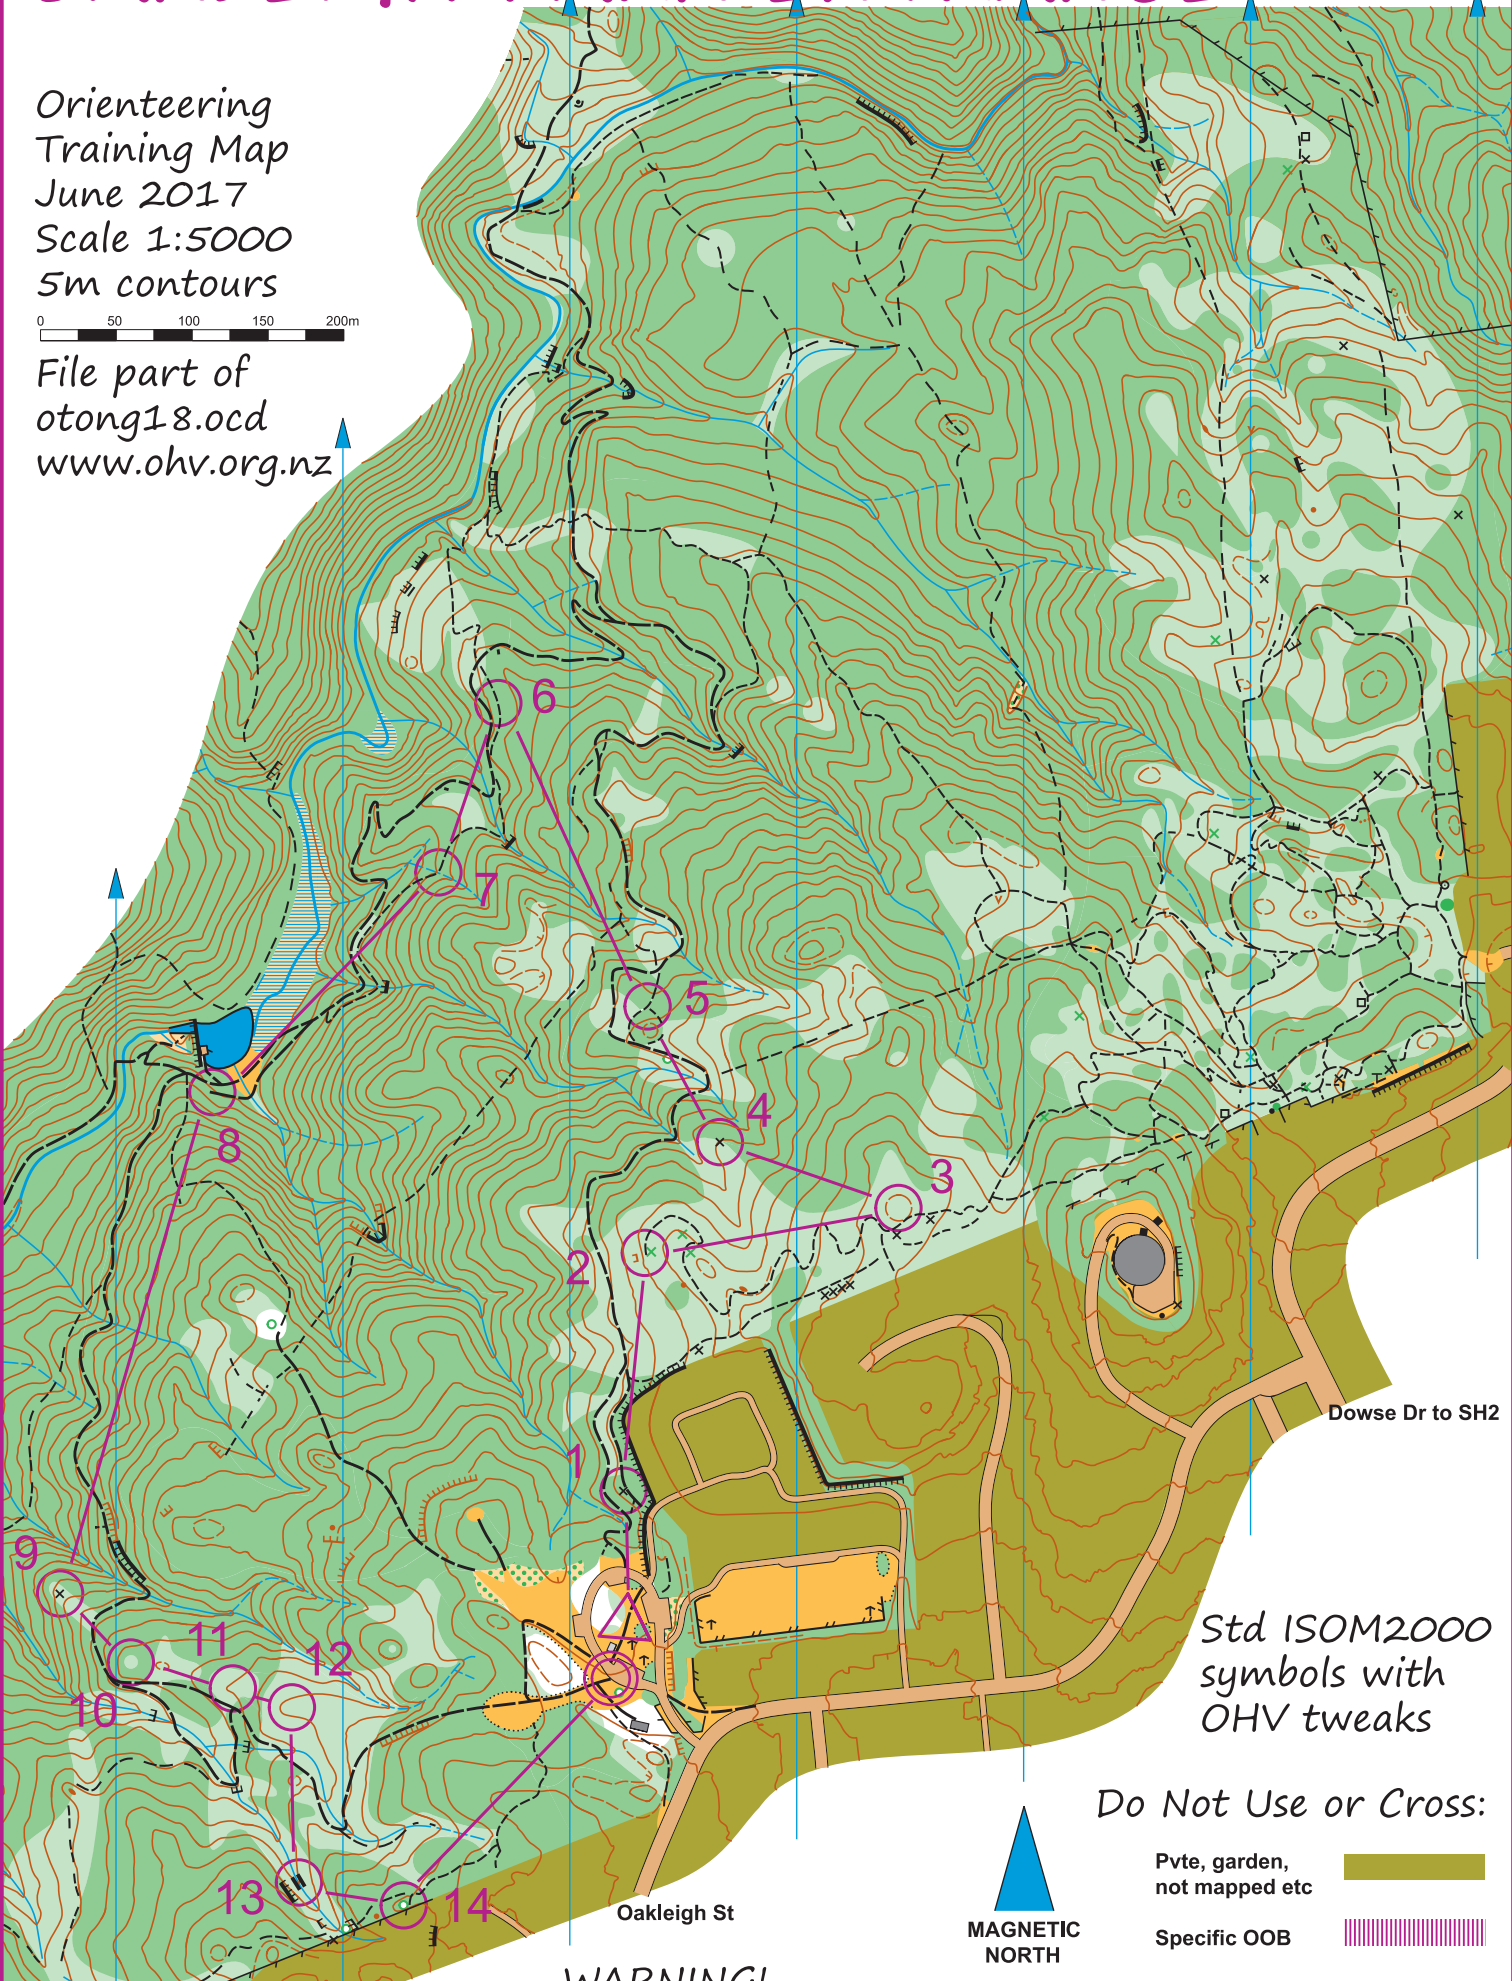

OAKLEIGH PARK ENTRANCE

Belmont Regional Park
Lower Hutt, NZ

Orienteering
Training Map
June 2017
Scale 1:5000
5m contours

File part of
otong18.ocd
www.ohv.org.nz

Std ISOM2000
symbols with
OHV tweaks

Do Not Use or Cross:

- Pvte, garden, not mapped etc 
- Specific OOB 

WARNING!
INCLUDES INDISTINCT AND STEEP BAIT LINES