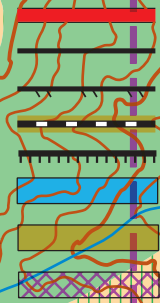

# Tunnel Gully

Orienteering Map Feb 2021  
Scale 1:5000 5m contours  
File maria21m4shortsc30ca  
Copyright Orienteering Hatt Valley

Sprint orienteering symbols with OHV variations.  
This means  
Do Not Use  
or Cages

- Major Road
- High Wall
- High fence
- Railway
- Cliff
- River
- Pvt. garden, Not mapped etc
- Specific Out of Bounds

Overlap