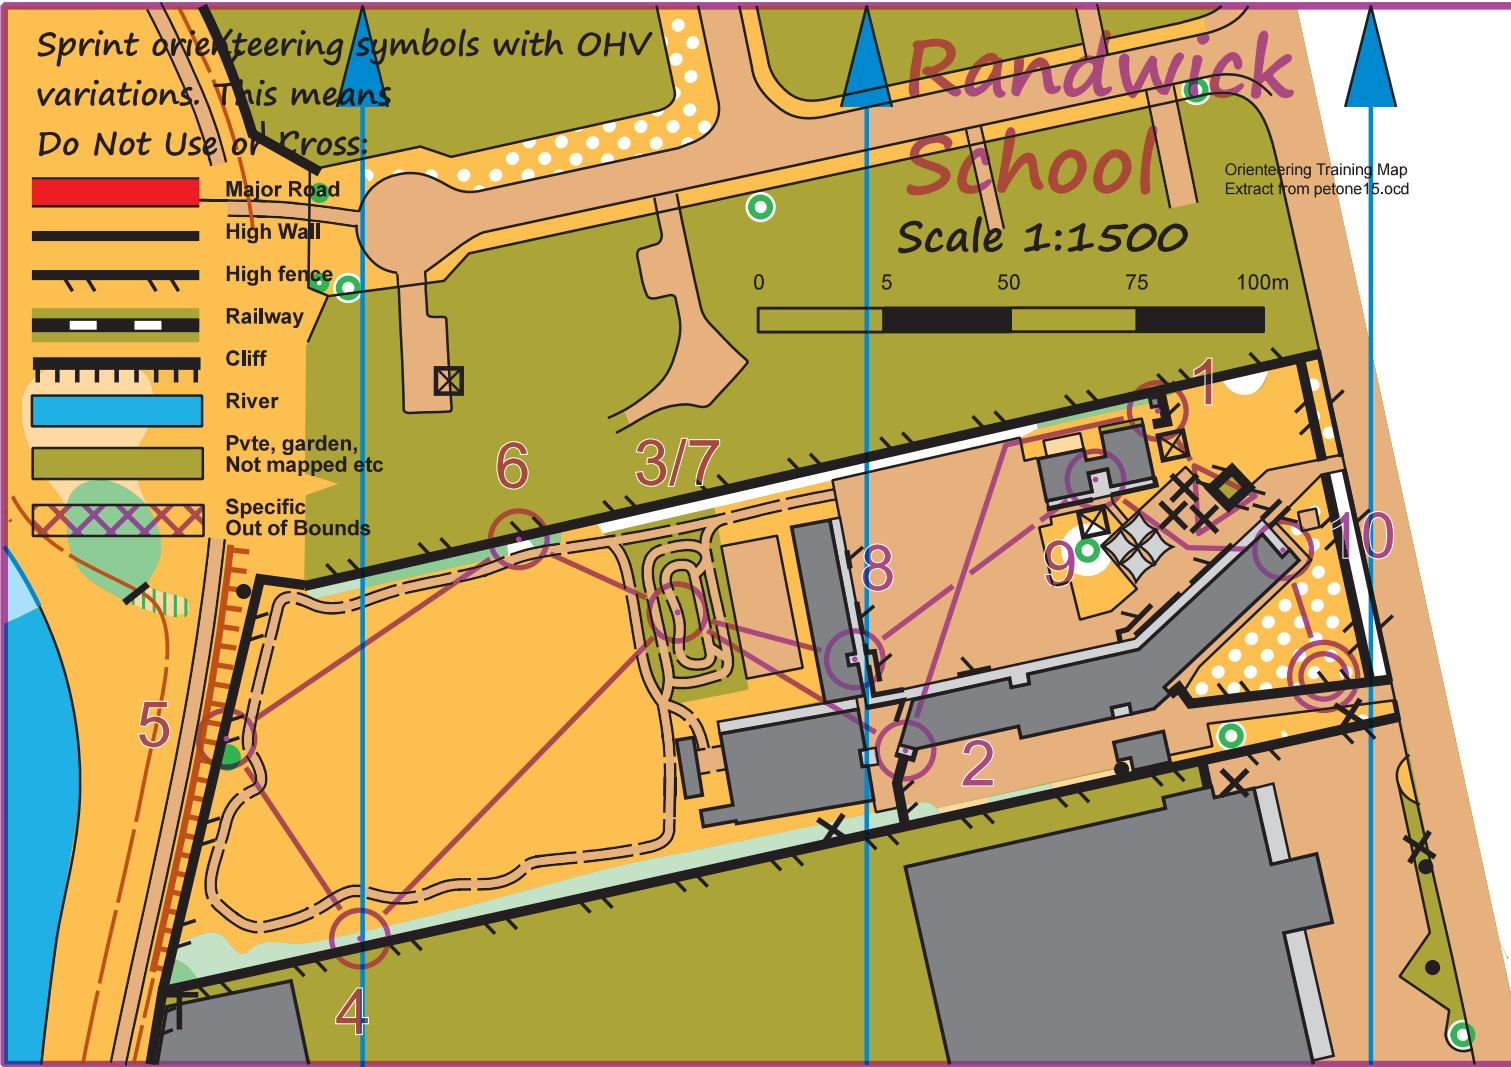

Sprint orienteering symbols with OHV variations. This means

Do Not Use of Cross:

-  Major Road
-  High Wall
-  High fence
-  Railway
-  Cliff
-  River
-  Pvte, garden, Not mapped etc
-  Specific Out of Bounds

Randwick School

Orienteering Training Map
Extract from petone15.ocd

Scale 1:1500

Wilford School

Scale 1:1500

Orienteering Training Map
Extract from petone15.ocd