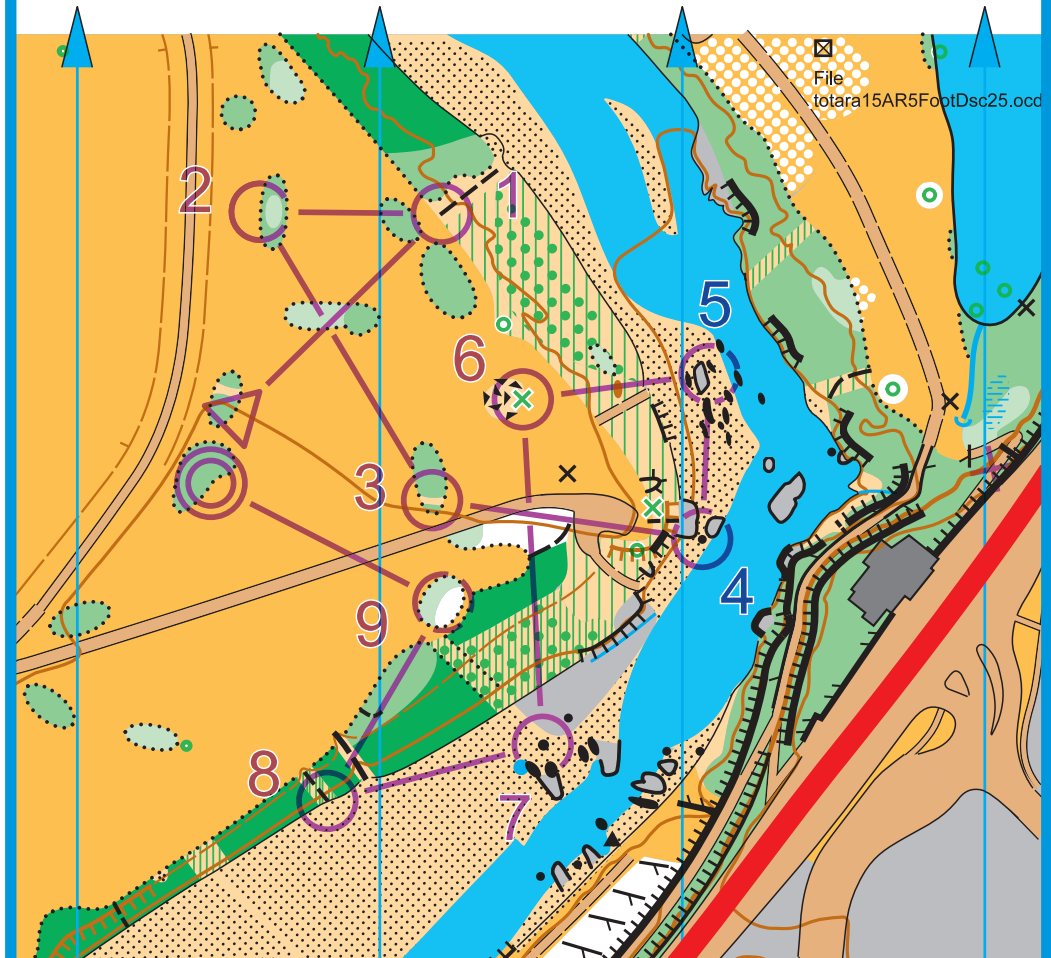

Foot C

California Park

Mini Adventure Race Chapter 5

Foot C | 0.9 km

	Narrow passage
1	Thicket, South side
2	Rubbish bin
3	Prominent tree, East side

4	Prominent tree, South side
5	Prominent tree, Northwest side
6	Very short path
7	Prominent tree, East side
8	Northwestern Prominent tree
9	Depression, Southwest end
10	Cliff, Foot
	25 m

Foot D

River Bend

Mini Adventure Race Chapter 5

Foot D | 0.8 km

	Vegetation boundary
1	Track, Southwest End
2	Western Vegetation boundary
3	Narrow passage

4	Boulder, North side
5	Largest rock, East side
6	Stump, North side
7	Boulder, Southwest side
8	Western Track, Southern End
9	Middle of trees
	85 m