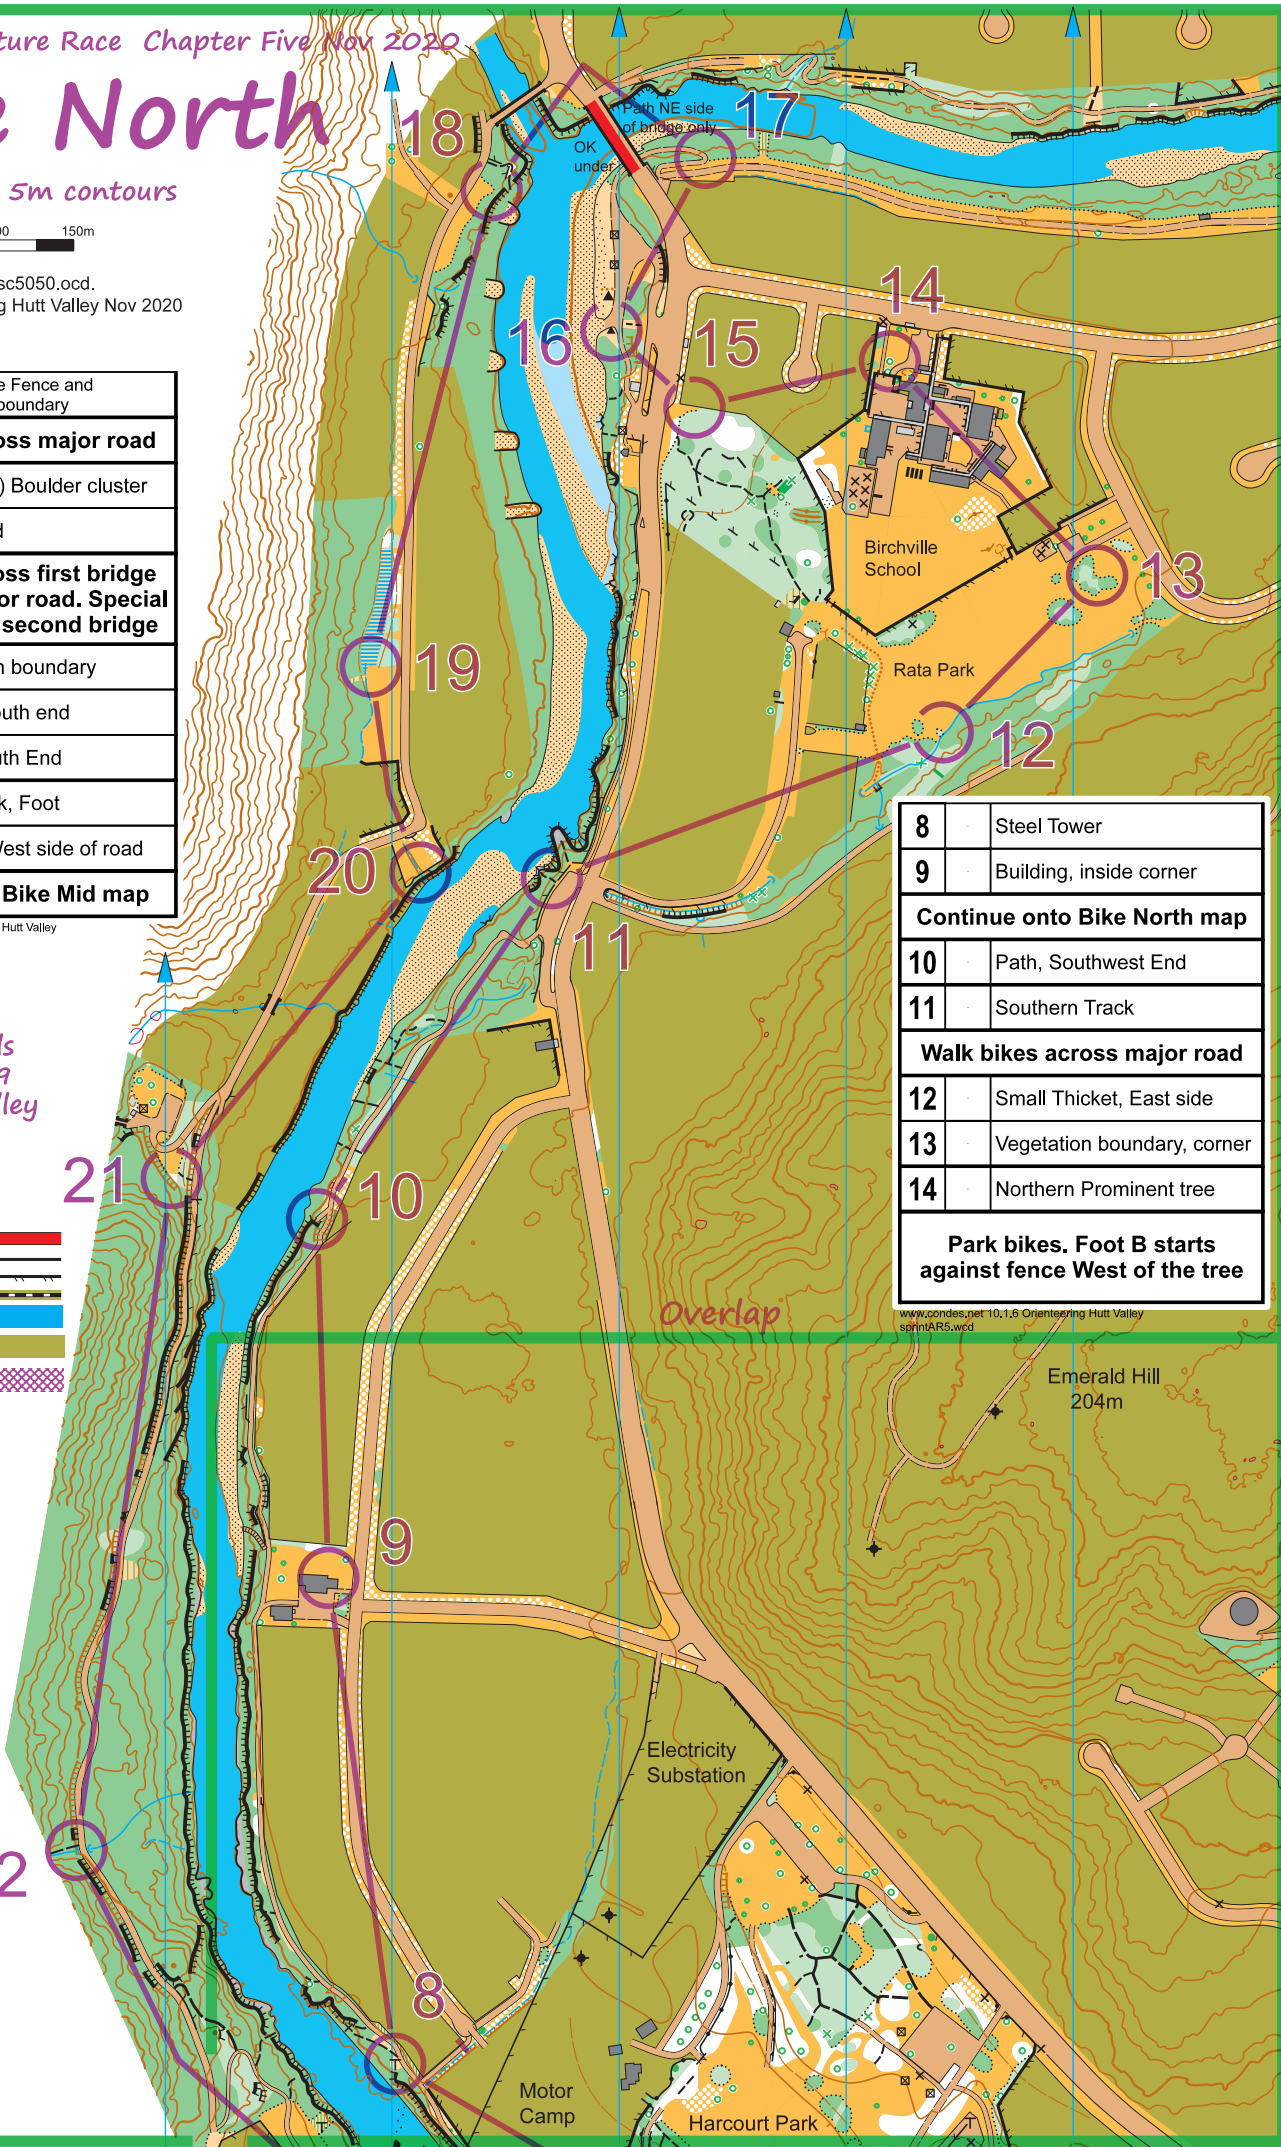

Bike North

Scale 1:5000 5m contours

File marua19totara15sc5050.ocd.
Copyright Orienteering Hutt Valley Nov 2020

15	Between the Fence and Vegetation boundary
Walk bikes across major road	
16	(Concrete) Boulder cluster
17	Path Bend
Walk bikes across first bridge then across major road. Special care on narrow second bridge	
18	Vegetation boundary
19	Marsh, South end
20	Ditch, South End
21	Earth bank, Foot
22	Culvert, West side of road
Continue onto Bike Mid map	

www.condes.net 10.1.6 Orienteering Hutt Valley
sprintARS.wcd

*Sprint symbols
ISSPROM2019
with Hutt Valley
variations
Do Not Use
or Cross...*

Major Road	
High Wall	
High fence	
Railway	
River	
Pvt. garden, Not mapped etc	
Out of Bounds	

MAGNETIC NORTH

8	Steel Tower
9	Building, inside corner
Continue onto Bike North map	
10	Path, Southwest End
11	Southern Track
Walk bikes across major road	
12	Small Thicket, East side
13	Vegetation boundary, corner
14	Northern Prominent tree
Park bikes. Foot B starts against fence West of the tree	

www.condes.net 10.1.6 Orienteering Hutt Valley
sprintARS.wcd

Overlap